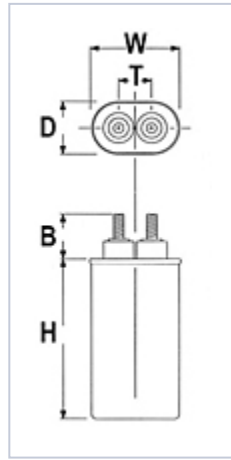

High Energy Corp
 PO Box 308
 Lower Valley Road
 Parkesburg, PA 19365
Phone: 610-593-2800
Fax: 610-593-2985
Website: www.highenergycorp.com

CC Series Oil-Filled Capacitors

- DC Filter Capacitors
- 1 to 20 μF capacitance
- Voltage 2,000 to 10,000 V_{DC}
- Plated drawn steel cans
- One Year Warranty

1

Part Number	Item Name	CAP	Voltage (DC)	D	W	H	B	T
<u>CC683</u>	Drawn Oval Can	1 μF	2000 V	1.31 in	2.19 in	3.75 in	2 in	0.81 in
<u>CC684</u>	Drawn Oval Can	2 μF	2000 V	1.91 in	2.91 in	3.75 in	2 in	1.38 in
<u>CC685</u>	Drawn Oval Can	5 μF	2000 V	1.97 in	3.66 in	5.25 in	2 in	1.38 in
<u>CC688</u>	Drawn Oval Can	1 μF	5000 V	1.91 in	2.91 in	4 in	2 in	1.38 in
<u>CC689</u>	Drawn Oval Can	2 μF	5000 V	1.97 in	3.66 in	5 in	2 in	1.38 in
<u>CC686</u>	Drawn Rectangular Can	10 μF	2000 V	3.19 in	3.75 in	5.25 in	2 in	2.00 in
<u>CC687</u>	Drawn Rectangular Can	20 μF	2000 V	3.75 in	4.56 in	7 in	2 in	2.00 in
<u>CC690</u>	Drawn Rectangular Can	5 μF	5000 V	3.19 in	3.75 in	6.25 in	2 in	2.00 in

<u>Part Number</u>	<u>Item Name</u>	<u>CAP</u>	<u>Voltage (DC)</u>	<u>D</u>	<u>W</u>	<u>H</u>	<u>B</u>	<u>T</u>
<u>CC691</u>	Drawn Rectangular Can	10 μ F	5000 V	3.75 in	4.56 in	7.25 in	2 in	2.00 in
<u>CC692</u>	Drawn Rectangular Can	1 μ F	10000 V	3.19 in	3.75 in	5.5 in	2 in	2.00 in
<u>CC693</u>	Drawn Rectangular Can	2 μ F	10000 V	3.75 in	4.56 in	7 in	2 in	2.00 in
<u>CC CUSTOM</u>	CC Series Oil-Filled Capacitors	N/A	N/A	N/A	N/A	N/A	N/A	N/A